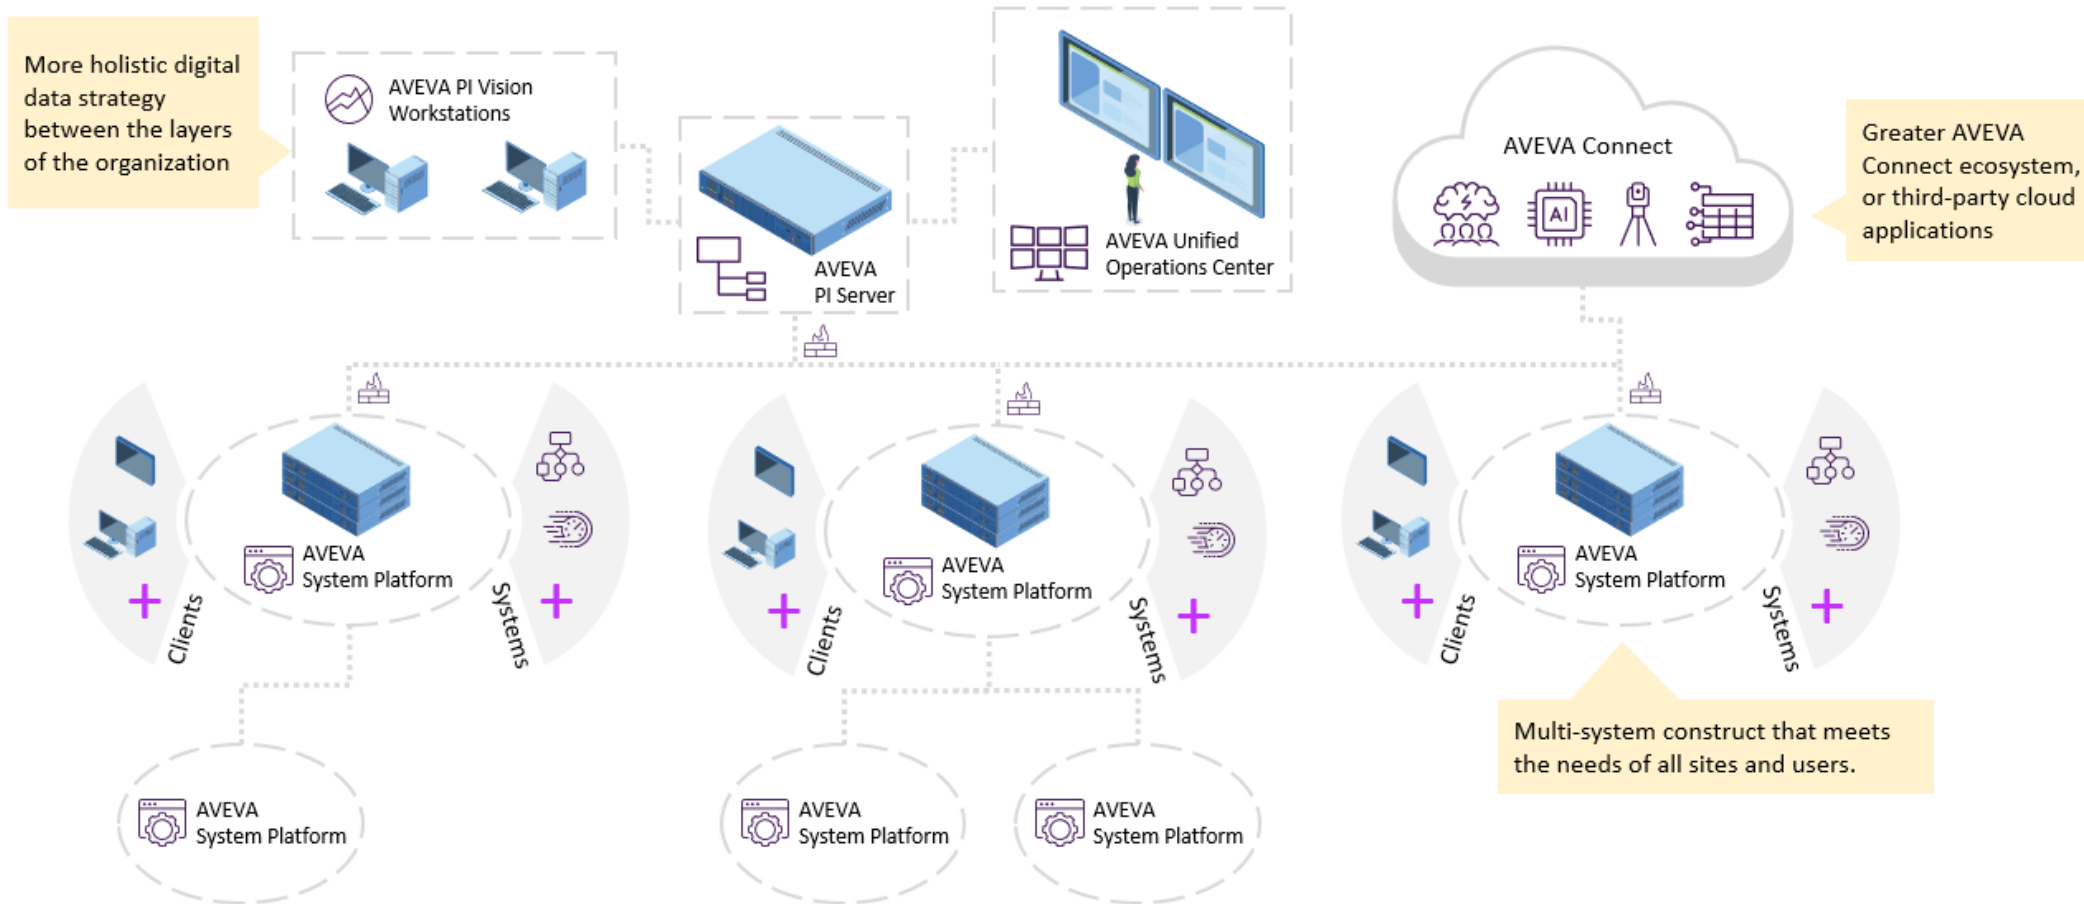

Additional SaaS / Cloud capabilities can be applied for specific needs.

Optional
Data forwarding connection to Enterprise

Data can be sent to AVEVA PI System, AVEVA Data Hub, another AVEVA Historian or third-party systems

Predictive guidance and maintenance insights

Industry-dependent, can be systems like AVEVA MES, AVEVA Batch Management, AVEVA Production Optimization, etc.

Optimize Your Operations

Example Architecture – Comprehensive, System Platform

Note: these are simplified mockups only, your chosen configuration can vary.

Example Architecture – Comprehensive, System Platform

More holistic digital data strategy between the layers of the organization

Greater AVEVA Connect ecosystem, or third-party cloud applications