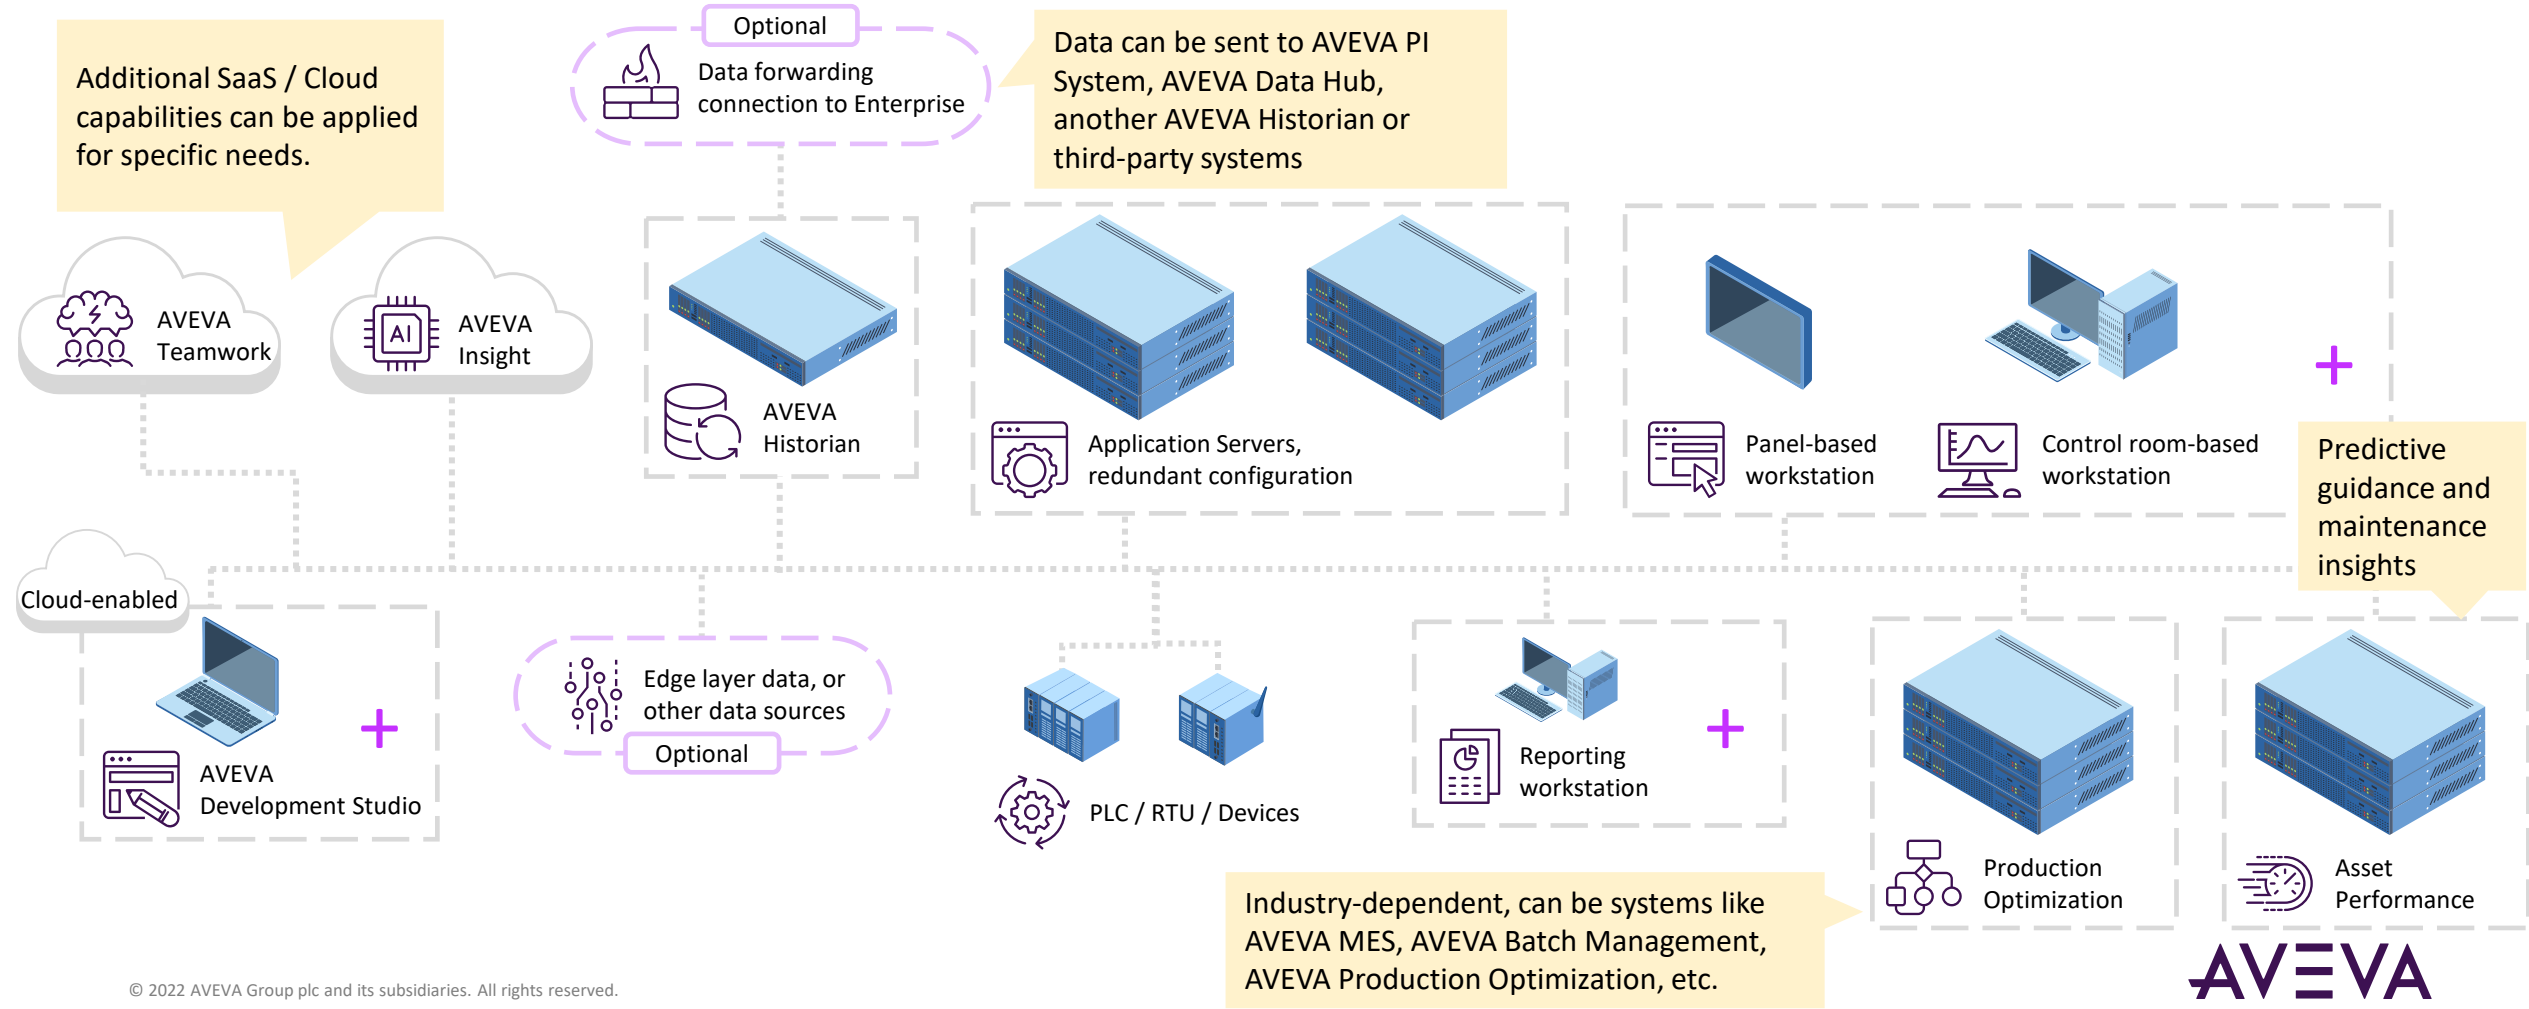

Rapidly Develop Your Application

Example Architecture – Basic, System Platform

Note: these are simplified mockups only, your chosen configuration can vary.

Scale Your Operations As You Grow

Example Architecture – Expanded, System Platform

Additional SaaS / Cloud capabilities can be applied for specific needs.

Optional
Data forwarding connection to Enterprise

Data can be sent to AVEVA PI System, AVEVA Data Hub, another AVEVA Historian or third-party systems

Note: these are simplified mockups only, your chosen configuration can vary.

Example Architecture – Comprehensive, System Platform

More holistic digital data strategy between the layers of the organization

Greater AVEVA Connect ecosystem, or third-party cloud applications