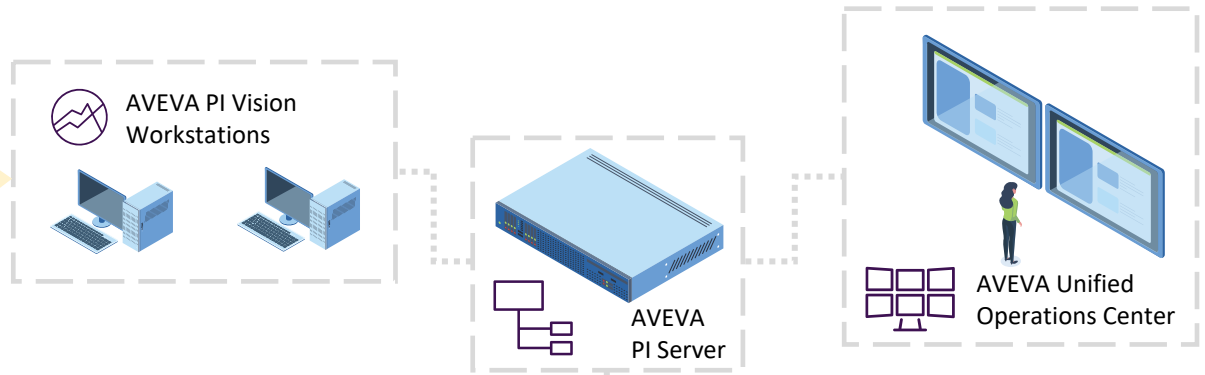

Additional SaaS / Cloud capabilities can be applied for specific needs.

Optional
Data forwarding connection to Enterprise

Data can be sent to AVEVA PI System, AVEVA Data Hub, another AVEVA Historian or third-party systems

Predictive guidance and maintenance insights

Industry-dependent, can be systems like AVEVA MES, AVEVA Batch Management, AVEVA Production Optimization, etc.

Optimize Your Operations

Example Architecture – Comprehensive, System Platform

Note: these are simplified mockups only, your chosen configuration can vary.

Example Architecture – Comprehensive, System Platform

More holistic digital data strategy between the layers of the organization

Greater AVEVA Connect ecosystem, or third-party cloud applications